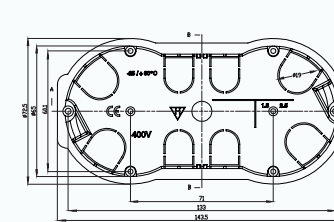

HOLLOW WALL BOXES

2 Gang Wall Box