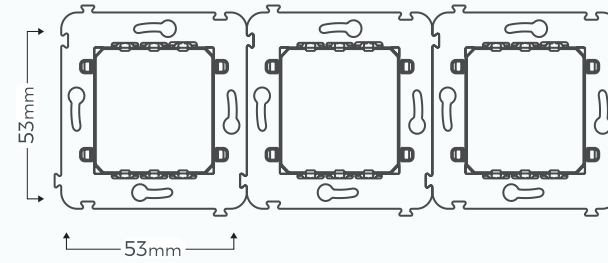

LXG-SGM

LXG-MEG001

LXG-MEG002

Athene Mounting Plate

- 2 Frame 123,44 mm
- 3 Frame 193,94 mm
- 4 Frame 264,44 mm
- 5 Frame 334,94 mm

2-modules 502E boxes can be installed side by side without the need for accessories.