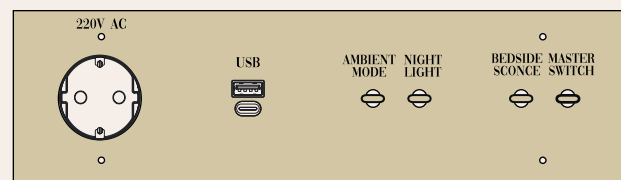

DND/MUR (15x25cm)

DND/MUR (10x15cm)

4 Gang Hotel Bedside Switch Socket Unit

Card Holder

luxus

luxus

EPHESUS

ROOM CONTROLLER