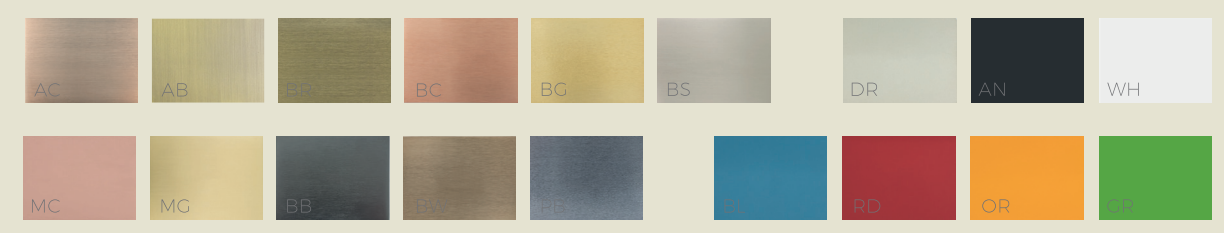

COLOR OPTIONS

AC Antique Copper AB Antique Bronze BR Bronze BC Brushed Copper
 MC Matt Copper MG Matt Gold BG Brushed Gold BS Brushed Steel
 BB Brushed Black BW Brown PB Parliament Blue
 DR Dore AN Anthracite WH White
 BL Blue RD Red OR Orange GR Green

3 Gang 6 Button

4 Gang 8 Button

5 Gang 10 Button

6 Gang 12 Button

13

COLOR DETAIL : 18 different options

Ephesus Series has same color options with Athene Series

EOZ