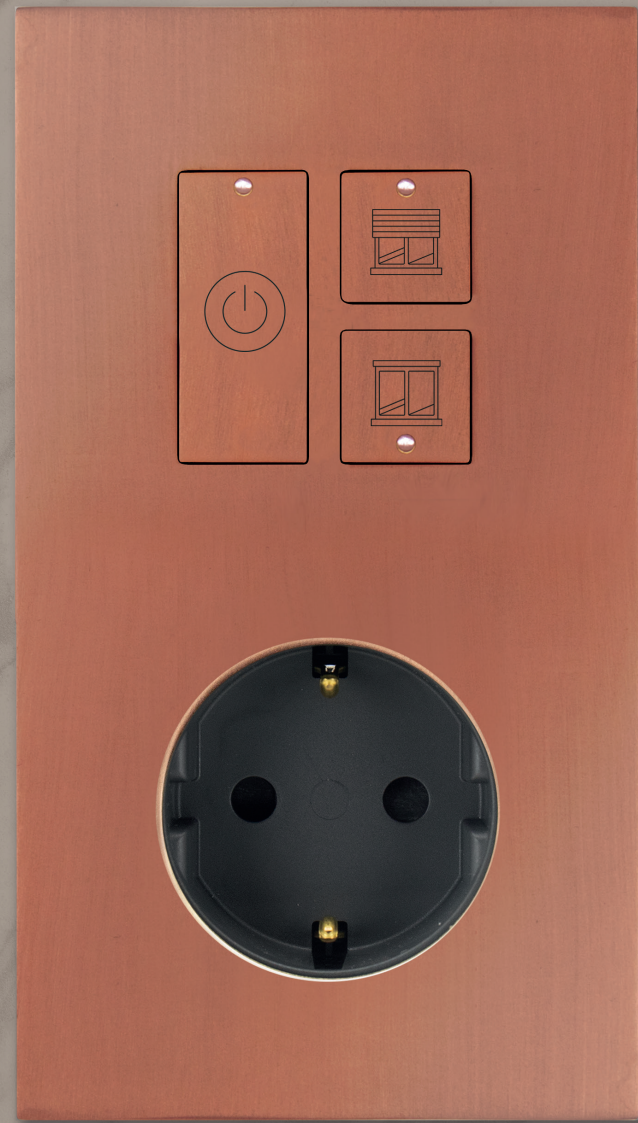

NEW B4 SQUARE

ATHENE B4

5

With Push Button, the new product of Athene series, classic key elegance and KNX comfort are now together ...

Bluetooth 5.0

Google play

Download on the App Store

ATHENE B4