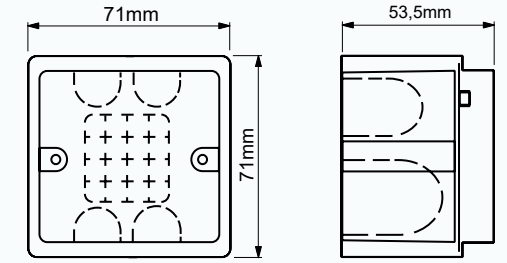

ATHENE

COMBINATIONS

Frame Options (Vertical and Horizontal)

1 Gang : 85x85 mm

2 Gang : 85x155,5 mm

3 Gang : 85x226 mm

4 Gang : 85x298 mm

* 5 Gang Frame option dimensions : 85x370 mm

LXG-SGM

LXG-MEG001

LXG-MEG002

Athene Mounting Plate

- 2 Frame 123,44 mm
- 3 Frame 193,94 mm
- 4 Frame 264,44 mm
- 5 Frame 334,94 mm

2-modules 502E boxes can be installed side by side without the need for accessories.