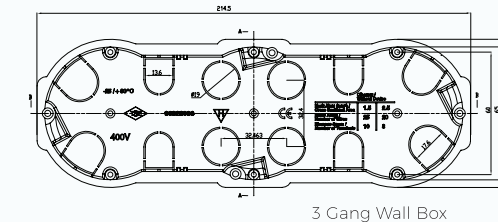

LXG-SGM

LXG-MEG001

LXG-MEG002

Athene Mounting Plate

- 2 Frame 123,44 mm
- 3 Frame 193,94 mm
- 4 Frame 264,44 mm
- 5 Frame 334,94 mm

2-modules 502E boxes can be installed side by side without the need for accessories.

ATHENE MONTAGE

EPHESUS MONTAGE

Ephesus has a special montage plate for wall mount box. This plate should be used for wall mounting.

HOLLOW WALL BOXES

2 Gang Wall Box

3 Gang Wall Box

1 Gang Wall Box

4 Gang Wall Box