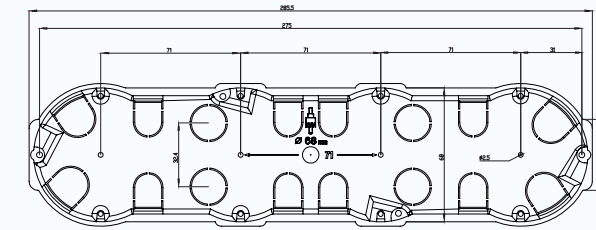

1 Gang Wall Box

4 Gang Wall Box