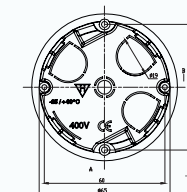

LXG-SGM

LXG-MEG001

LXG-MEG002

Athene Mounting Plate

- 2 Frame 123,44 mm
- 3 Frame 193,94 mm
- 4 Frame 264,44 mm
- 5 Frame 334,94 mm

2-modules 502E boxes can be installed side by side without the need for accessories.

ATHENE MONTAGE

EPHESUS MONTAGE

Ephesus has a special montage plate for wall mount box. This plate should be used for wall mounting.

HOLLOW WALL BOXES

2 Gang Wall Box

3 Gang Wall Box

1 Gang Wall Box

4 Gang Wall Box