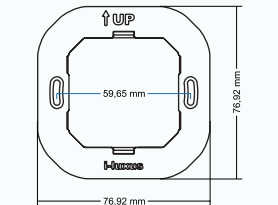

ATHENE MONTAGE

EPHESUS MONTAGE