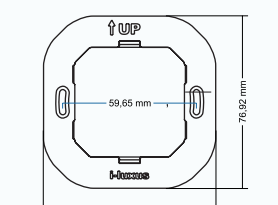

ATHENE MONTAGE

EPHESUS MONTAGE