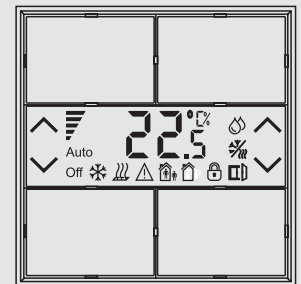

4 Gang 8 Button

Ephesus KNX Room Controller have a stylish and pure design. The dyeing process is done with its unique craftsmanship. Our devices which are produced in two models with two and four buttons, can be easily mounted to the universal round or square plaster cases. At first sight, it is perceived as a KNX based room controller. The Ephesus KNX room Controller features a simple and friendly interface design with temperature, humidity and ambient light sensors. This ensures a high level of comfortably control air conditioning, lighting, curtains/blinds, activate/deactivate sound system or scenerio management.