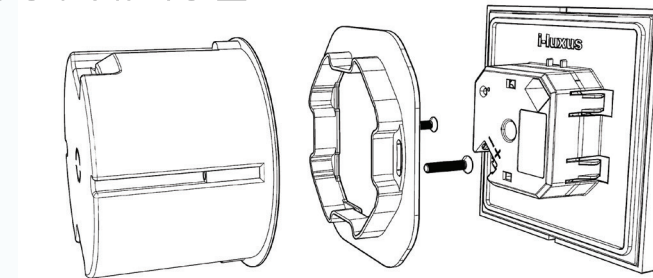

ATHENE MONTAGE

EPHESUS MONTAGE