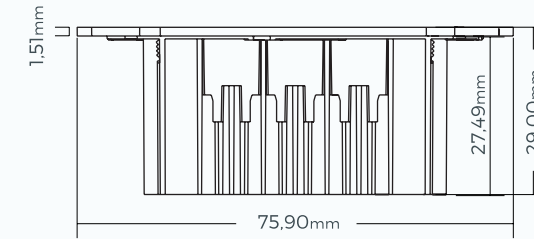

ATHENE

COMBINATIONS

Frame Options (Vertical and Horizontal)

1 Gang : 85x85 mm

2 Gang : 85x155,5 mm

3 Gang : 85x226 mm

4 Gang : 85x298 mm

* 5 Gang Frame option dimensions : 85x370 mm

LXG-SGM

LXG-MEG001

LXG-MEG002

Athene Mounting Plate

- 2 Frame 123,44 mm
- 3 Frame 193,94 mm
- 4 Frame 264,44 mm
- 5 Frame 334,94 mm

2-modules 502E boxes can be installed side by side without the need for accessories.