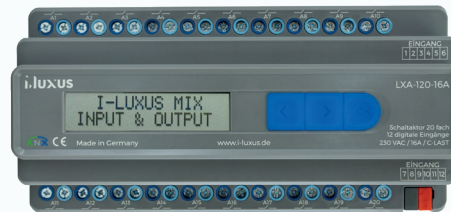

All kind of air condition devices can control over EOZ

Intercom

Communicate with intercom & SIP based devices over IP System.

Cameras

Watch all cameras over IP System from EOZ&Mobile App.

Security

Stay in secure with every sensor devices which connected to EOZ

Fully supported all kind of KNX products

ACTUATORS

POWER SUPPLY

LXA-164-000

ANALOG I/O 0-10 VOLT

LXA-148-010

MIX SWITCH ACTUATOR

LXA-112-16A